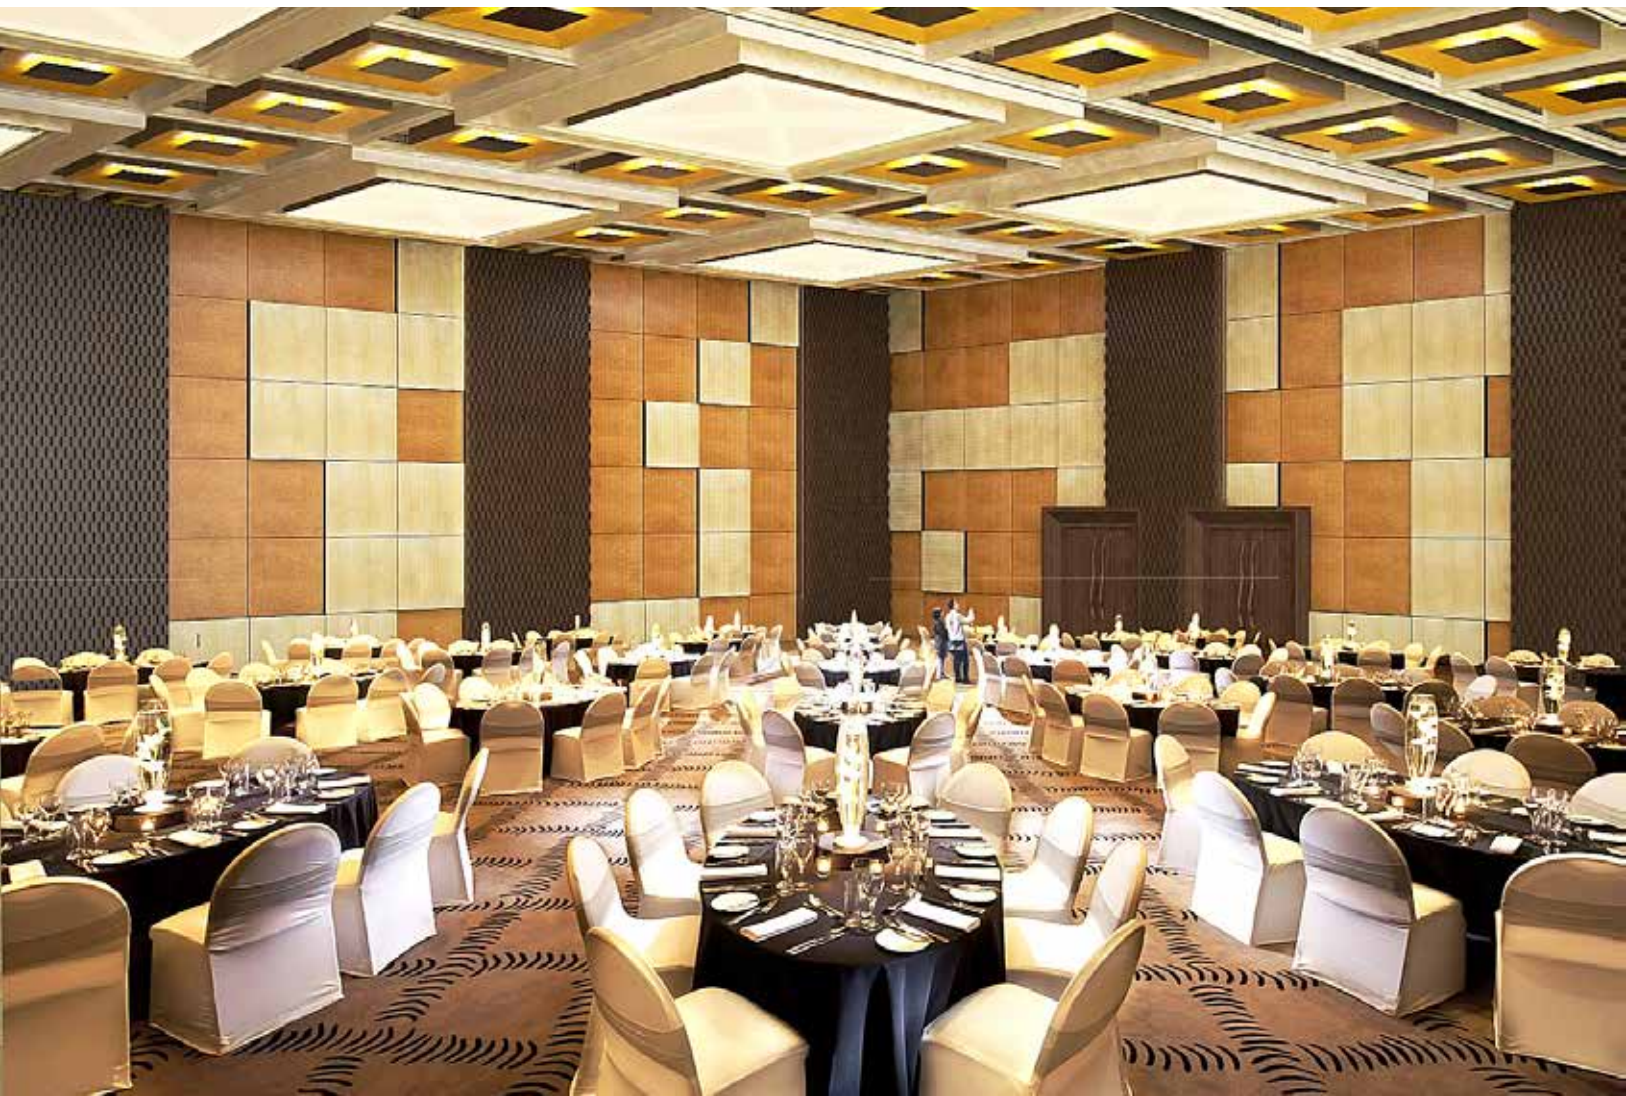

PANGHEGAR HOTEL PEKANBARU, INDONESIA

Type : Hotel
Client : Panghegar group
Location : Pekanbaru
Services : Conceptual Design
Year : 2013

POP HOTEL YOGYA, INDONESIA

Type : Hotel
Client : PT. Heidi Cahaya Berkat
Location : Yogyakarta
Services : Conceptual Design &
Construction Drawing
Year : 2014